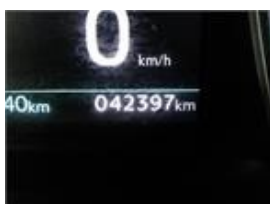

Equipment

Public Notes

Inspection

<https://www.manheimtransportatucoche.es/es/transportas/manheim> **CALCULA TU TRANSPORTE**

Location -
Auction Centre Madrid

Inspection

Location -
Auction Centre Madrid