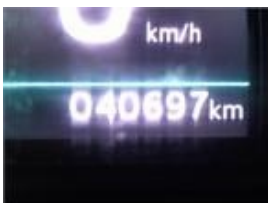

Equipment

Public Notes

Inspection

[CALCULA TU TRANSPORTE](https://www.manheimtransportatucoche.es/es/transportas/manheim)

Location Madrid
Auction Centre Madrid

Inspection

Location Madrid
Auction Centre Madrid