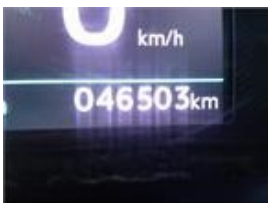

Equipment

Public Notes

Inspection

[CALCULA TU TRANSPORTE](https://www.manheimtransportatucoche.es/es/transportas/manheim)

Location Madrid
Auction Centre Madrid

Inspection

Location Madrid
Auction Centre Madrid