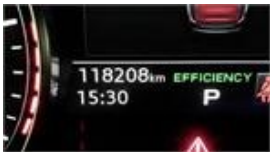

Equipement

Notes publique

Inspection

<https://www.manheimtransportatucoche.es/es/transportes/manheim> **Emplacement** - **Auction Centre** Madrid

Inspection

Emplacement -
Auction Centre Madrid