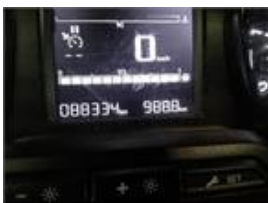

Equipement

Notes publique

Inspection

[TRANSPORTE](https://www.manheimtransportatucoche.es/es/transportas/manheim)

Emplacement -
Auction Centre Madrid

Inspection

Emplacement -
Auction Centre Madrid