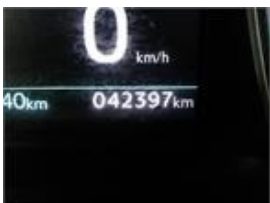

Equipement

Notes publique

Inspection

[CALCULA TU TRANSPORTE](https://www.manheimtransportatucoche.es/es/transportes/manheim)

Emplacement -
Auction Centre Madrid

Inspection

Emplacement -
Auction Centre Madrid