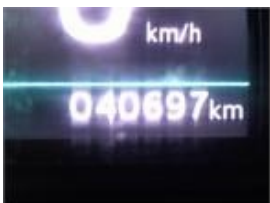

Equipement

Notes publique

Inspection

[TRANSPORTE](https://www.manheimtransportatucoche.es/es/transportes/manheim)

Emplacement Madrid
Auction Centre Madrid

Inspection

Emplacement Madrid
Auction Centre Madrid