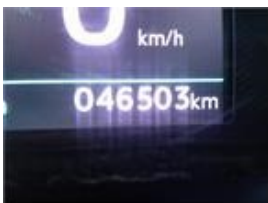

Equipement

Notes publique

Inspection

[TRANSPORTE](https://www.manheimtransportatucoche.es/es/transportes/manheim)

Emplacement Madrid
Auction Centre Madrid

Inspection

Emplacement Madrid
Auction Centre Madrid