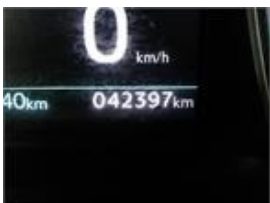

Equipment

Public Notes

Inspection

[CÁLCULA TU TRANSPORTE](https://www.manheimtransportatucoche.es/es/transportas/manheim)

Location -
Auction Centre Madrid

Inspection

Location -
Auction Centre Madrid