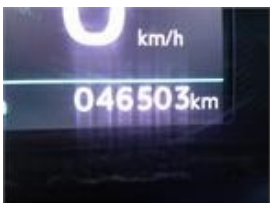

Equipment

Public Notes

Inspection

[CALCULA TU TRANSPORTE](https://www.manheimtransportatucoche.es/es/transportas/manheim)

Location Madrid
Auction Centre Madrid

Inspection

Location Madrid
Auction Centre Madrid